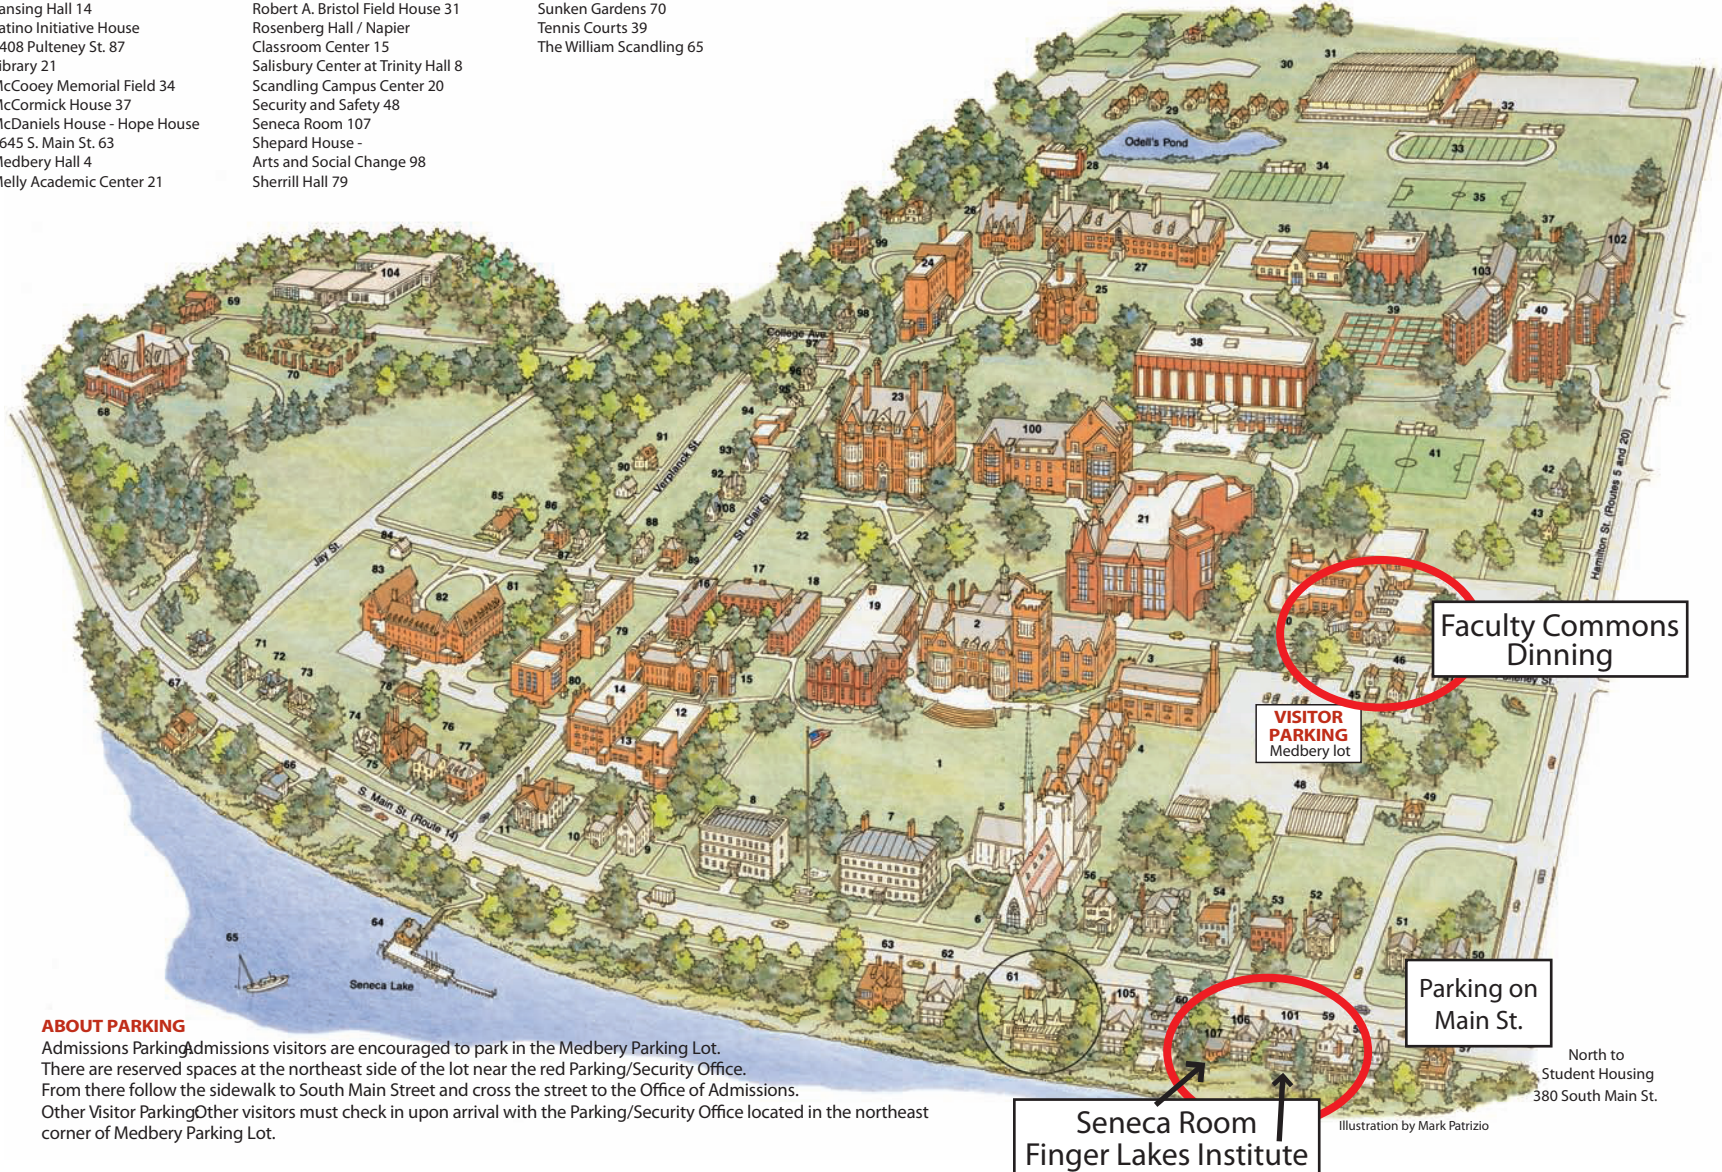

Merritt Hall 9
Miller House 26
Omnivore's Solution/Culinary Arts - 746 S. Main St. 78
Performing Arts House - 133 St. Clair St. 97
Phi Sigma Kappa-704 S. Main St. 77
Potter Hall 83
President's House 11
Rees Hall 82
Residential Education 93
Rosenberg Hall / Napier Classroom Center 15
Salisbury Center at Trinity Hall 8
Scandling Campus Center 20
Security and Safety 48
Seneca Room 107
Shepard House - Arts and Social Change 98
Sherrill Hall 79

Sigma Phi 55
Sill House / Green Theme House - 710 S. Main St. 76
Smith Hall 23
St. John's Chapel/St. Mark's Tower 6
Stern Hall 100
Stewardson - William Smith Honors House - 780 S. Main St. 71
Stiles Field 30
Stucco House - Music Appreciation House 47
Robert A. Bristol Field House 31
Sunken Gardens 70
Tennis Courts 39
The William Scandling 65

Trowbridge House - Writers' House - 129 St. Clair St. 96
Village at Odell's Pond 29
Warren Hunting Smith Library 21
WEOS-FM 43
William Elliott Varsity House 32
William Smith Field 35
William Smith Green 22
Williams Hall 3
Winn-Seeley Gymnasium 36

Zappler House - Leaders of Tomorrow 58
121 Hamilton St. 42
295 Pulteney St. 45
420 Pulteney St. 85
451 Pulteney St. 84
121 St. Clair St. 95
623 S. Main St. 105
15 Verplanck St. 90
25 Verplanck St. 91

ABOUT PARKING

Admissions Parking Admissions visitors are encouraged to park in the Medbery Parking Lot. There are reserved spaces at the northeast side of the lot near the red Parking/Security Office. From there follow the sidewalk to South Main Street and cross the street to the Office of Admissions. Other Visitor Parking Other visitors must check in upon arrival with the Parking/Security Office located in the northeast corner of Medbery Parking Lot.

Seneca Room
Finger Lakes Institute

Faculty Commons
Dining

VISITOR
PARKING
Medbery lot

Parking on
Main St.

North to
Student Housing
380 South Main St.

Illustration by Mark Patrizio